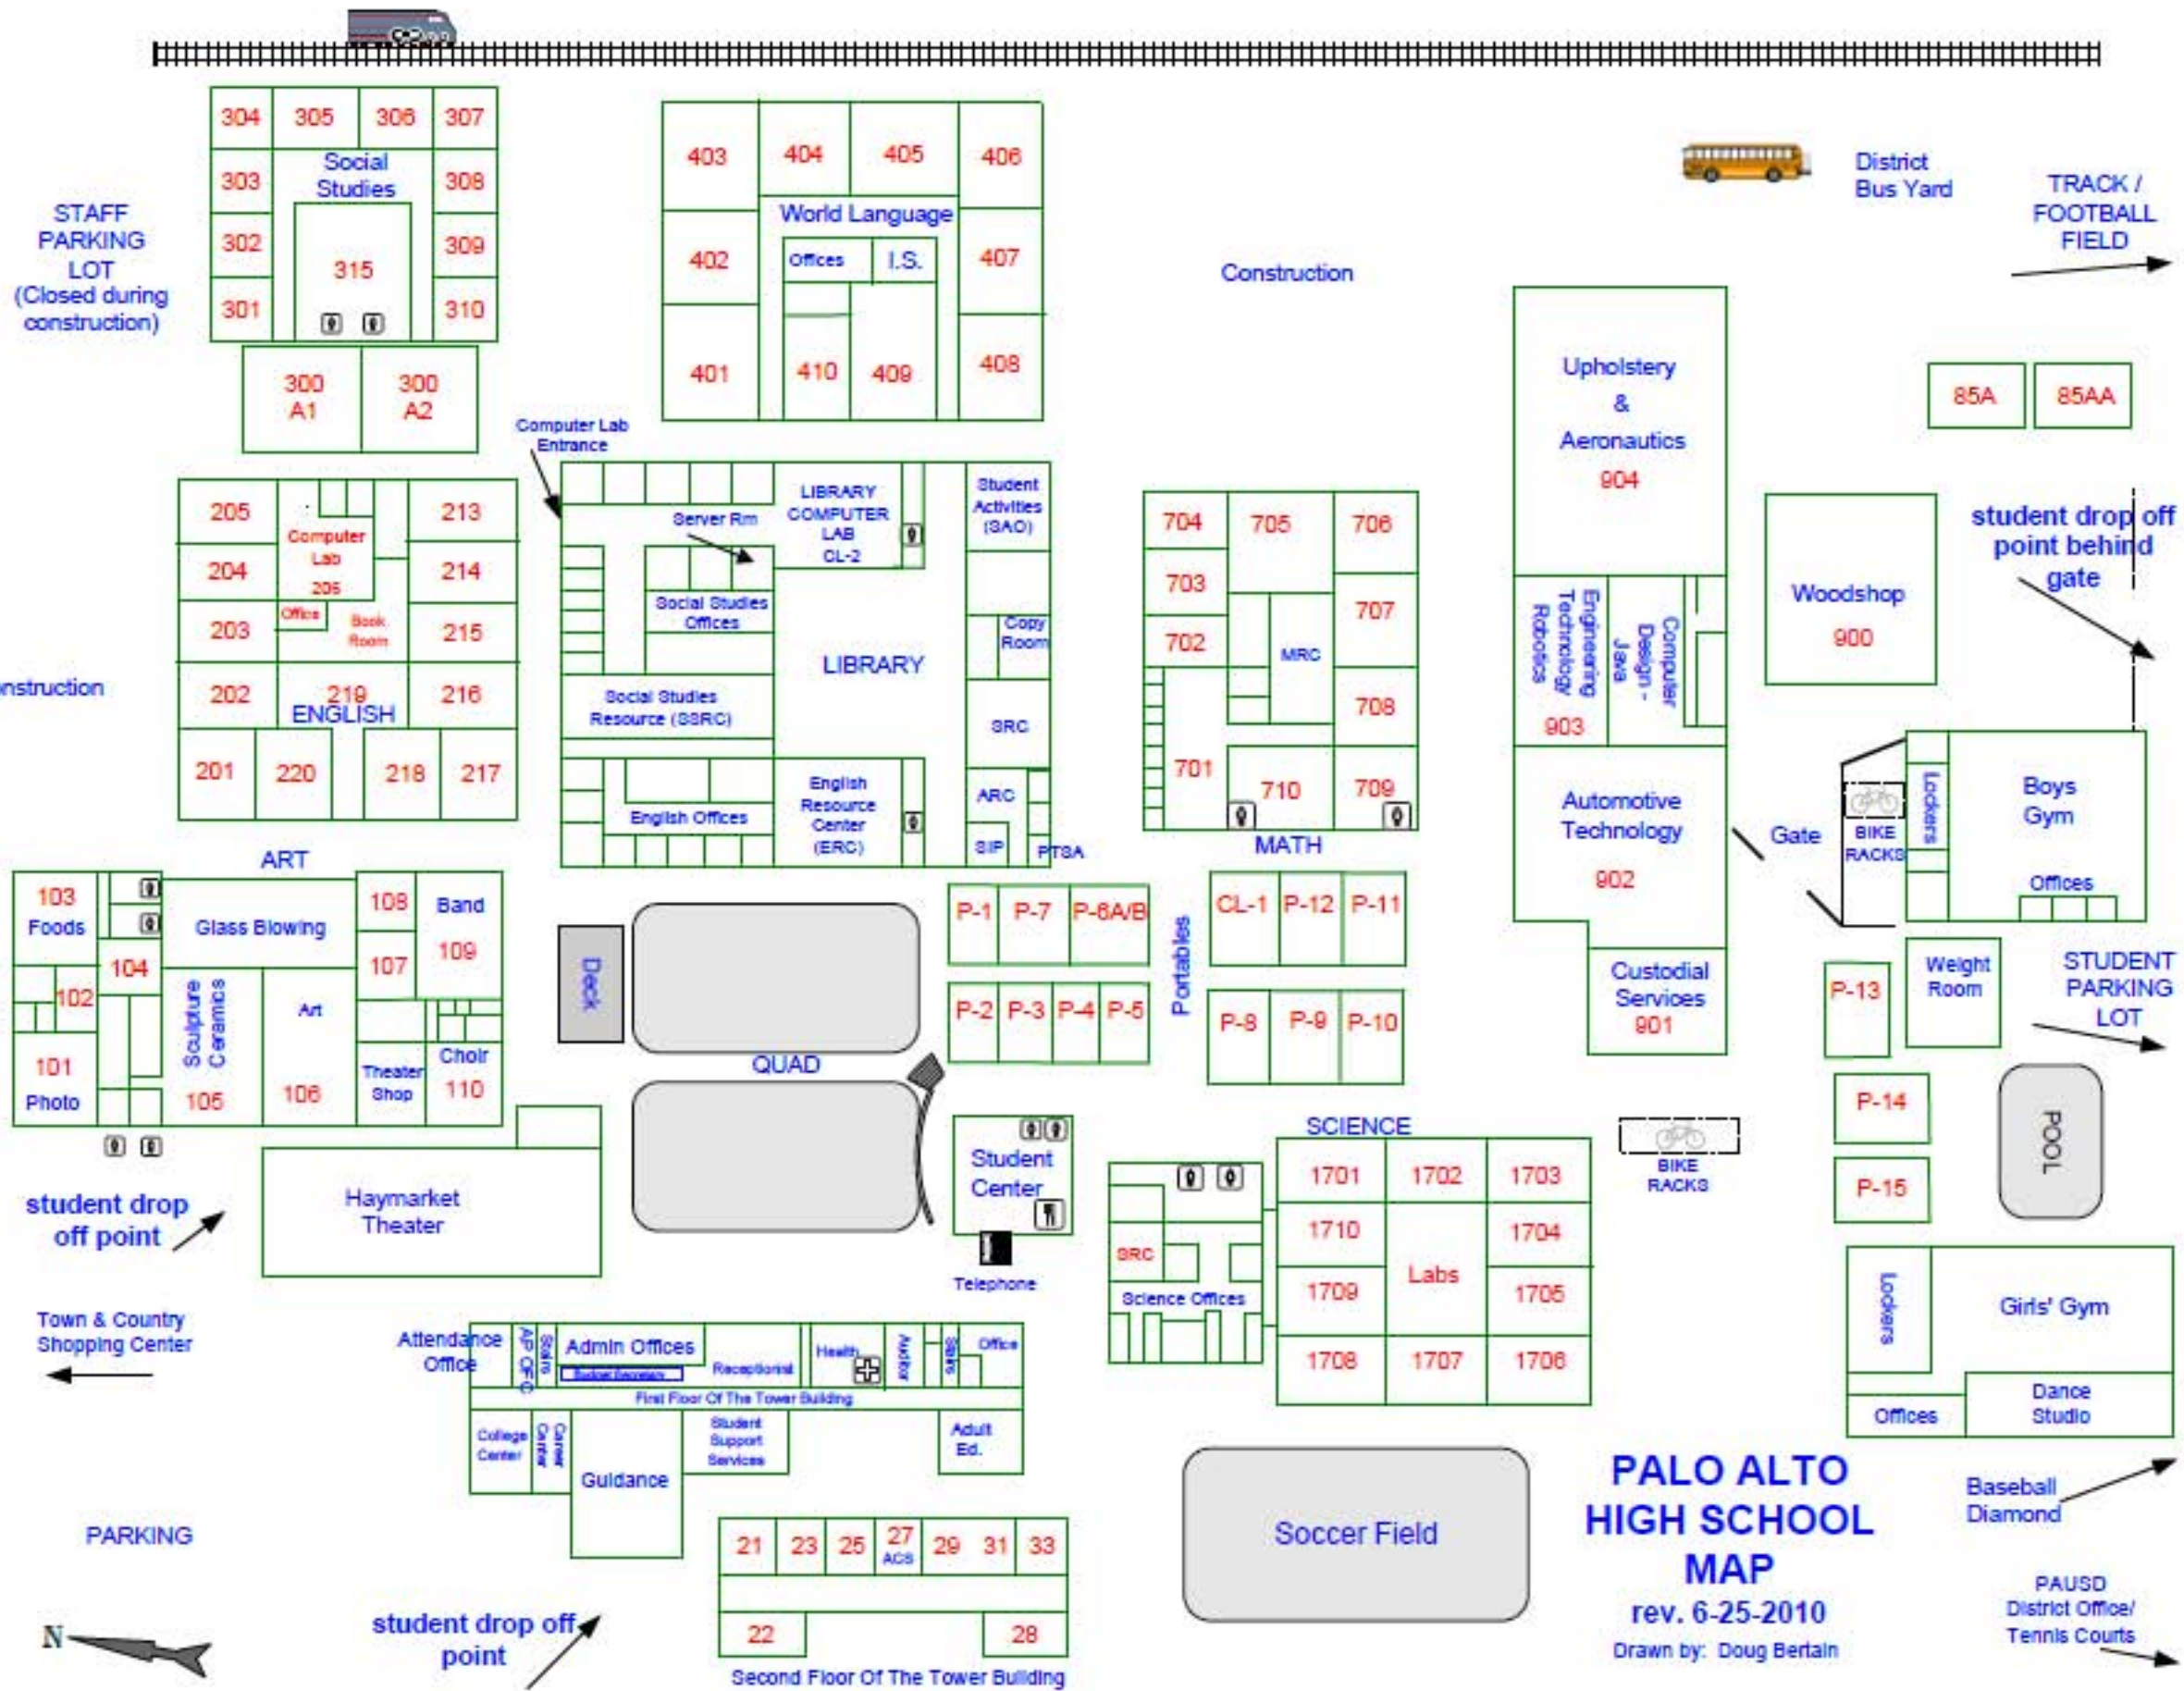

Note: Parking and portable classrooms have changed.

EMBARCADERO ROAD

CHURCHILL AVE

PALO ALTO HIGH SCHOOL MAP
rev. 6-25-2010
Drawn by: Doug Bertain