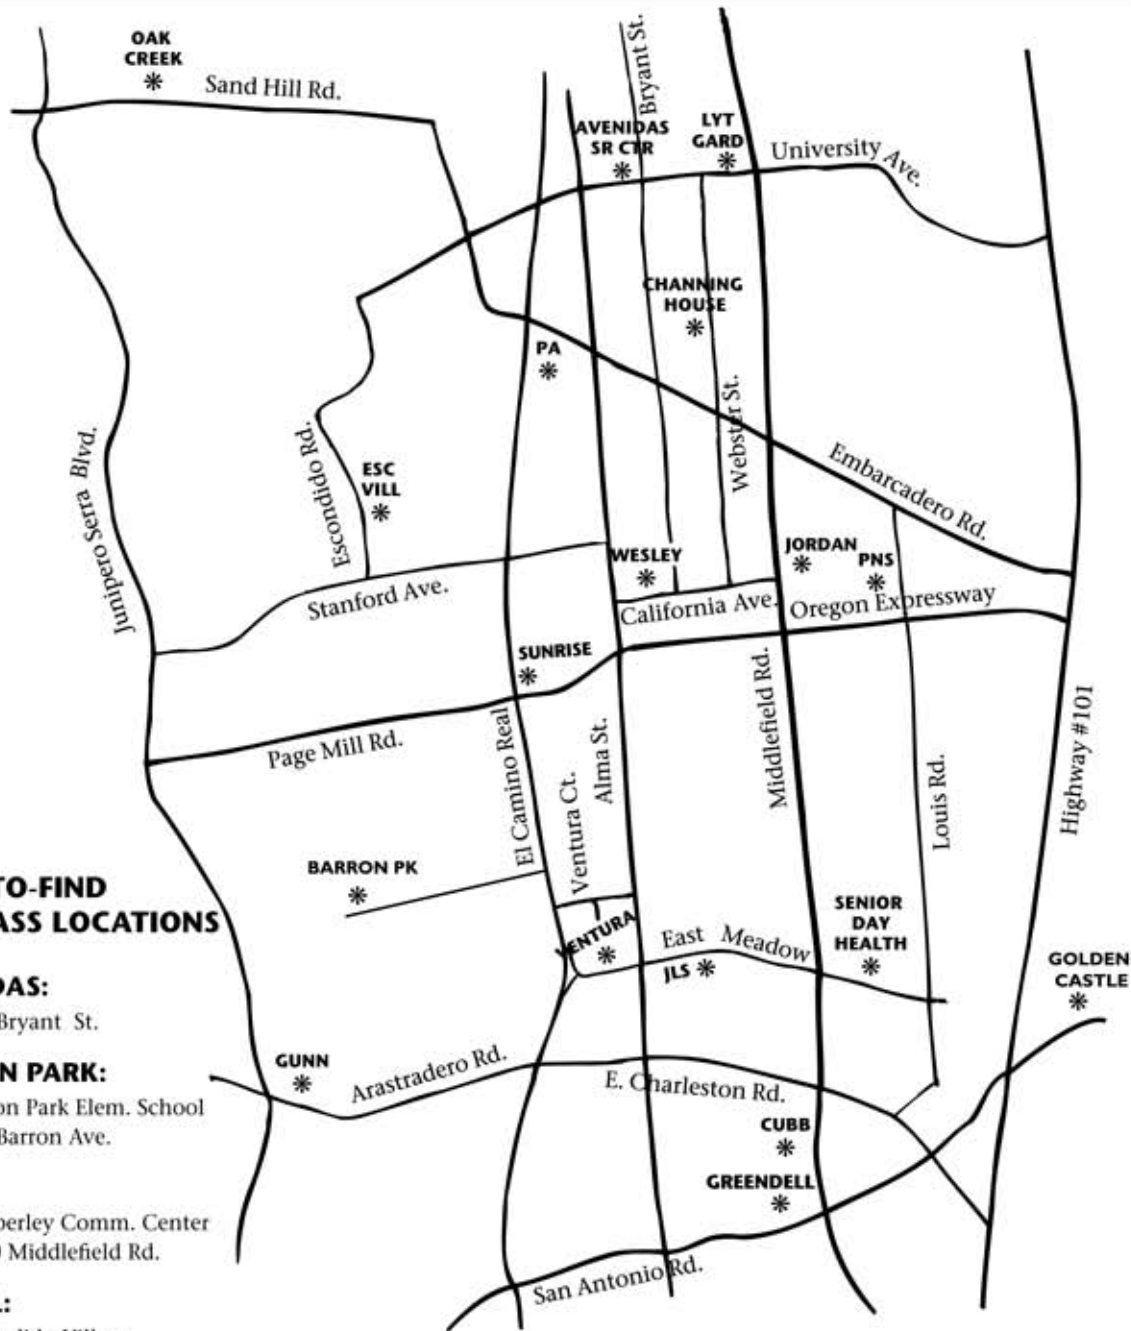

PALO ALTO ADULT SCHOOL LOCATIONS

EASY-TO-FIND CLASS LOCATIONS

AVENIDAS:

450 Bryant St.

BARRON PARK:

Barron Park Elem. School
800 Barron Ave.

CUBB:

Cubberley Comm. Center
4000 Middlefield Rd.

ESC VIL:

Escondido Village
Escondido Rd., Stanford

GOLDEN CASTLE:

Adult Day Health Care
1099 San Antonio Rd.

GREENDELL:

Greendell
4120 Middlefield Rd.

GUNN:

Gunn High School
780 Arastradero Rd.

JLS:

J.L. Stanford Middle School
480 E. Meadow Dr.

JORDAN:

Jordan Middle School
750 N. California (at Middlefield)

LYT GARD:

Lytton Gardens
437 Webster St.

OAK CREEK:

Oak Creek Apts.
1600 Sand Hill Rd.

PNS:

Parents' Nursery School
2328 Louis Rd.

PA:

Palo Alto High School
50 Embarcadero Rd.

SUNRISE:

Sunrise Senior Living
2701 El Camino Real

VENTURA:

Ventura Community Center
3990 Ventura Ct.